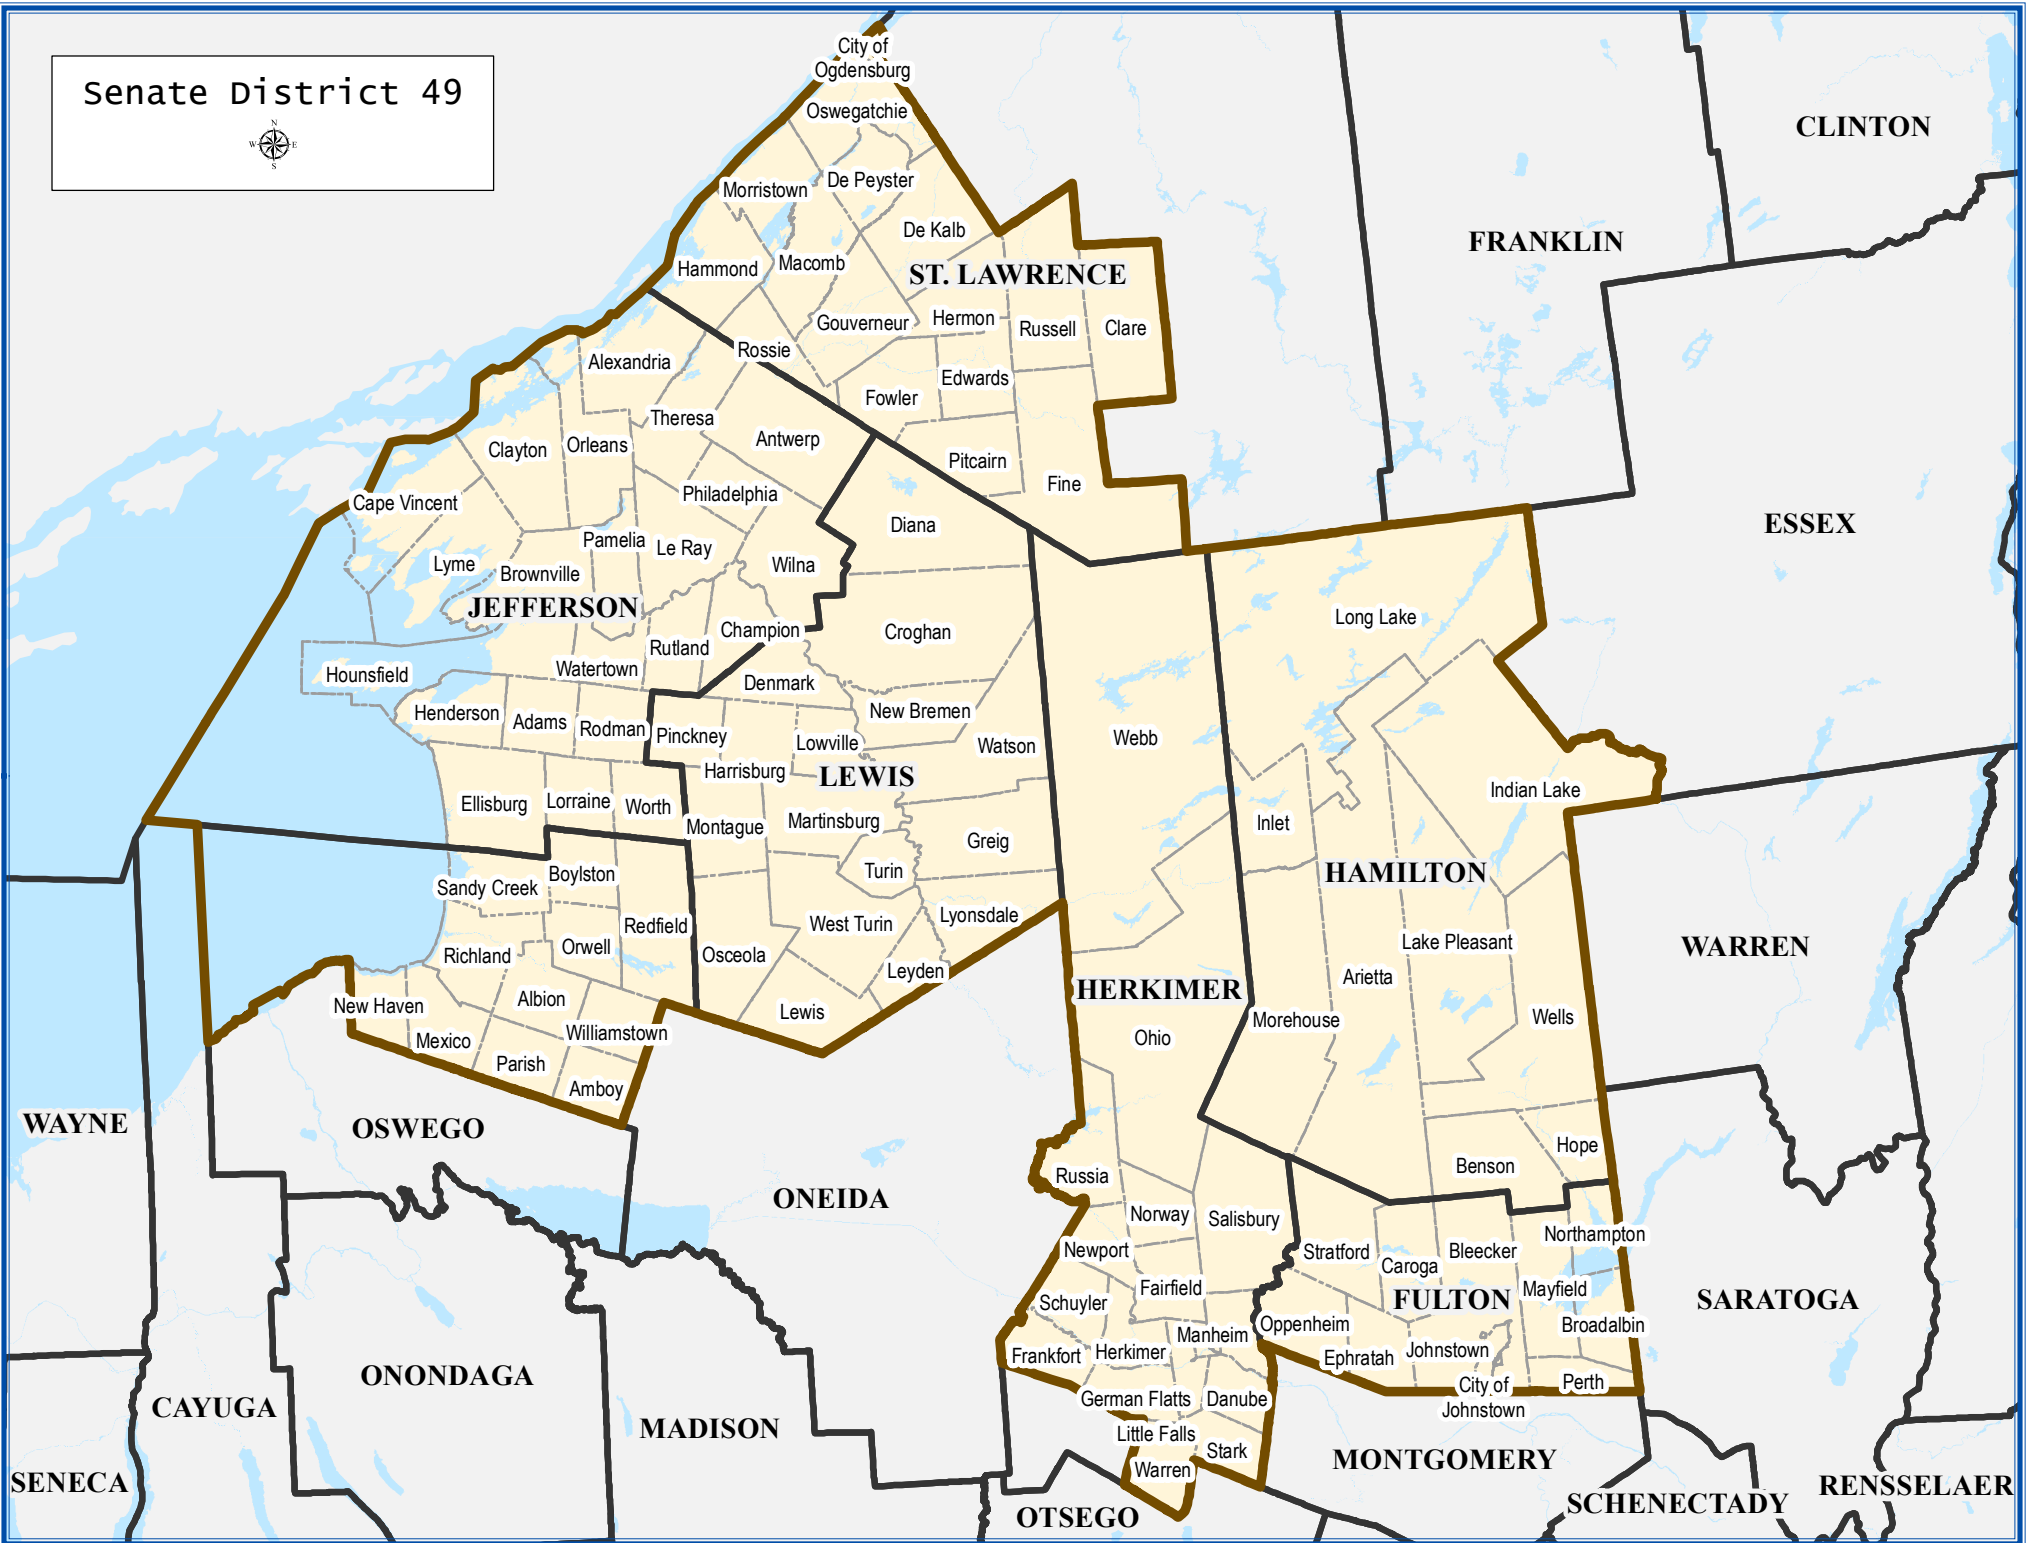

Senate District 49

## Senate District 49

Total population : 318,426  
 Deviation : -2,111  
 Deviation Percentage : -0.66

	NH White	NH Black	Hispanic	NH Asian	NH AmInd	NH Hwn	NH Multi	NH Other
Total	278,185	7,694	12,622	3,197	912	353	14,530	933
% of Total	87.36	2.42	3.96	1.00	0.29	0.11	4.56	0.29
Total 18+	220,596	5,851	8,267	2,583	716	221	9,553	611
% of 18+	88.81	2.36	3.33	1.04	0.29	0.09	3.85	0.25
Department of Justice								
	NH White	NH Black	Hispanic	NH Asian	NH AmInd	NH Hwn	NH Multi	NH Other
Total	278,185	10,321	12,622	4,262	6,128	456	1,063	5,389
% of Total	87.36	3.24	3.96	1.34	1.92	0.14	0.33	1.69
Total 18+	220,596	6,860	8,267	3,070	4,625	284	664	4,032
% of 18+	88.81	2.76	3.33	1.24	1.86	0.11	0.27	1.62